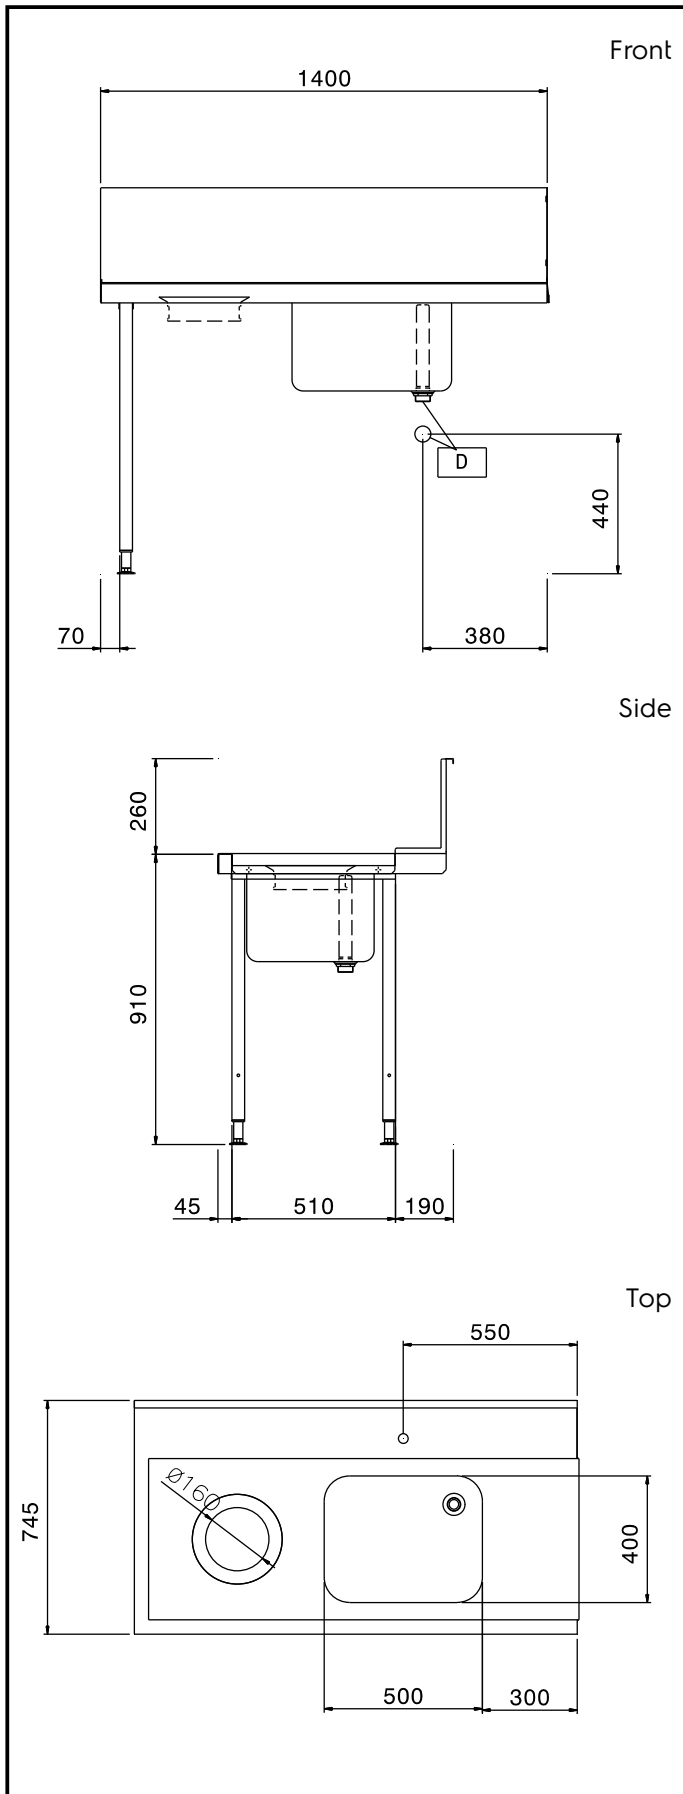

**865311 (BHHPTBH14L)**      Prewash table with  
500x400mm bowl & hole for  
Hood Type, l>r, 1400mm

---

**Short Form Specification**

**Item No.** \_\_\_\_\_

For hood type dishwashers. Constructed in 304 AISI stainless steel with  
backsplash mm250h. N. 2 square 40x40mm tubular legs on height-adjustable  
feet. Bowl size mm500x400x250h with overflow pipe and drain hole. Waste  
scraping hole with rubber ring. Basket direction: from left to right.

**Main Features**

- Supplied knocked-down and easy to assemble.
- Designed for 500x500 mm dishwashing racks.
- Plain undershelves and pre-rinse units available as optional accessories.

**Construction**

- Stainless steel feet 50 mm adjustable in height to ensure that tables drain back into the dishwasher.
- 700x500x300mm bowl available upon request.
- Equipped with scrape hole.
- Included splashback to prevent water spatter.
- Deep anti-drip profiles completely folded with lower edge for safe and easy cleaning.
- All surfaces smooth with polished finish.
- 40x40 mm square tubular legs in AISI 304 stainless steel.
- 304 AISI stainless steel construction throughout.
- To be secured to the dishwasher and fitted with one pair of legs at the other end.

**Optional Accessories**

- Undershef for Dishwasher table, 1400mm      PNC 865353
- Floor fastening kit for 2 square legs      PNC 865386
- Single plastic drain syphon 2 " for Sinks      PNC 895313

**APPROVAL:** \_\_\_\_\_

### Key Information:

<b>External dimensions, Width:</b>	
865311 (BHHPTBH14L)	1400 mm
<b>External dimensions, Depth:</b>	745 mm
<b>External dimensions, Height:</b>	1170 mm
<b>Net weight:</b>	12 kg
<b>Splashback Dimensions, Height:</b>	300 mm
<b>Basin dimensions:</b>	500x400x300h